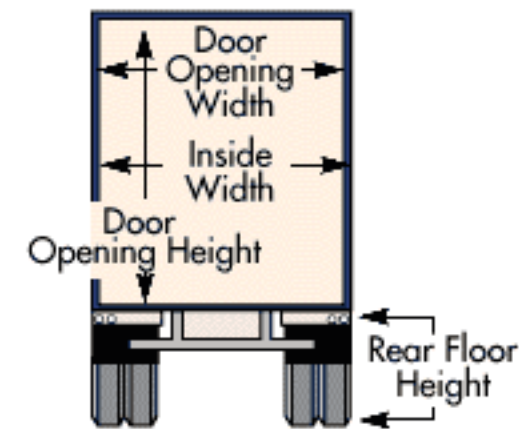

# Trailer Dimensions

	Length	Inside Width	Inside Height Rear	Inside Height Center	Inside Height Front	Door Opening Width	Door Opening Height	Rear Floor Height	Cubic Capacity	Overall Width	Overall Height
28' High Cube	27'3"	100"	110"	109"	107"	93"	104"	47-1/2"	2029 cft	102"	13'6"
45' Wedge	44' 1-1/2"	93"	112"	109"	106"	87"	105-1/2"	50"	3083 cft	96"	13'6"
48' Wedge	47'3"	99"	112-1/2"	110-1/2"	108-1/2"	93"	105"	48-1/2"	3566 cft	102"	13' 6"