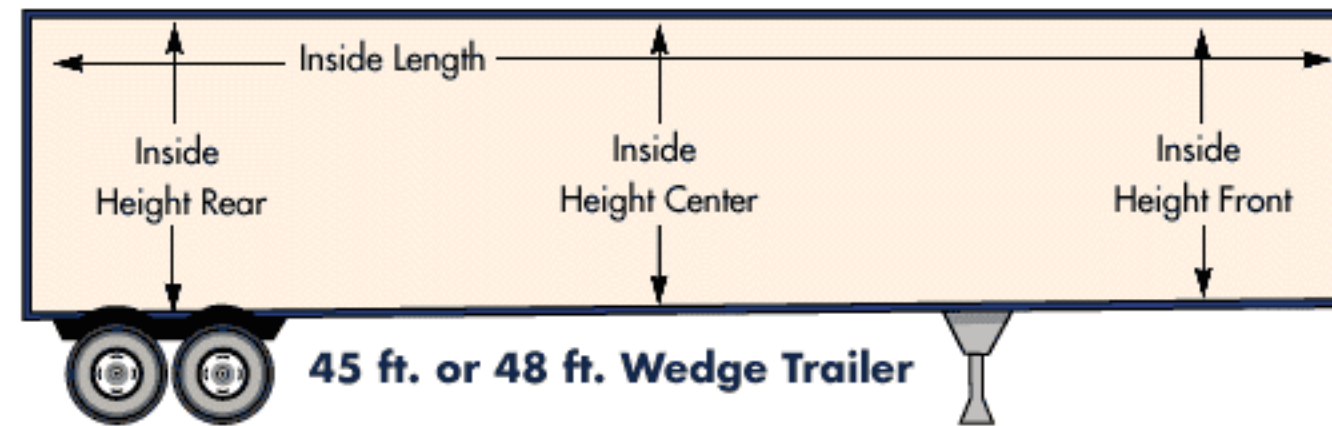

# Trailer Dimensions

	Length	Inside Width	Inside Height Rear	Inside Height Center	Inside Height Front	Door Opening Width	Door Opening Height	Rear Floor Height	Cubic Capacity	Overall Width	Overall Height
28' High Cube	27'3"	100"	110"	109"	107"	93"	104"	47-1/2"	2029 cft	102"	13'6"
45' Wedge	44' 1-1/2"	93"	112"	109"	106"	87"	105-1/2"	50"	3083 cft	96"	13'6"
48' Wedge	47'3"	99"	112-1/2"	110-1/2"	108-1/2"	93"	105"	48-1/2"	3566 cft	102"	13' 6"