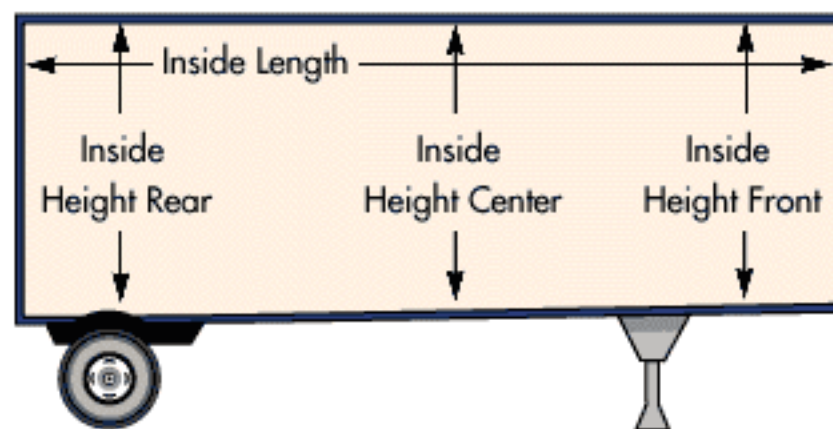

# Trailer Dimensions

	Length	Inside Width	Inside Height Rear	Inside Height Center	Inside Height Front	Door Opening Width	Door Opening Height	Rear Floor Height	Cubic Capacity	Overall Width	Overall Height
28' High Cube	27'3"	100"	110"	109"	107"	93"	104"	47-1/2"	2029 cft	102"	13'6"
45' Wedge	44' 1-1/2"	93"	112"	109"	106"	87"	105-1/2"	50"	3083 cft	96"	13'6"
48' Wedge	47'3"	99"	112-1/2"	110-1/2"	108-1/2"	93"	105"	48-1/2"	3566 cft	102"	13' 6"